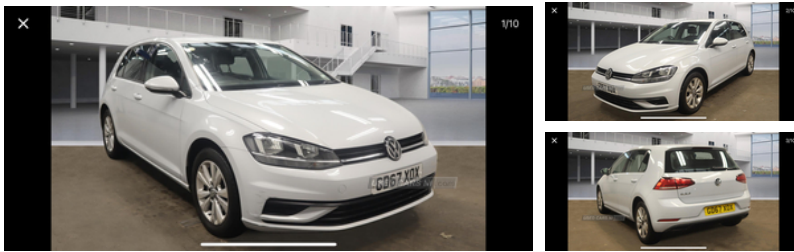

Volkswagen Golf 1.4 TSI S 5dr | 2018
LOVELY EXAMPLE

£10,995

Nice example on its way from England

Vehicle Features

'Lights On' warning buzzer, 3 point height adj front seatbelts + pretensioners, 3 rear 3 point seatbelts, 3 rear headrests, 3 spoke steering wheel, 8" touch screen, 60/40 split folding rear seat, ABS, Automatic post collision braking, aux-in, Bag hook in luggage compartment, Bella cloth upholstery, Black front air intake and radiator grilles, Black rear diffuser, Bluetooth hands free telephone connection, Body colour bumpers, Body colour door handles, Body colour door mirrors, Boot lashing points, Brake pad wear indicator warning light, CD/MP3/WMA, Child locks on rear doors, Composition media system, Cooled glovebox, Courtesy light delay, Cover for storage compartment in centre, DAB Digital radio, Driver/Front Passenger airbags, Driver/Passenger whiplash optimised head restraints, Driver alert system, Drivers knee airbag, Dust/pollen filter, Electrically adjustable and heated door mirrors, Electric front windows, Electric rear windows, Electronic engine immobiliser, Electronic parking brake with auto hold, ESP with EDL + ASR, Exterior temperature gauge, Front and rear curtain airbags, Front centre armrest with storage box and rear air vents, Front passenger airbag deactivation, Front passenger seat height adjust, Front reading lights, Front side airbags, Grab handles, Heated rear windscreen, Height/reach adjust steering wheel, height adjustable and removable, Height adjustable driver's seat, Illuminated vanity mirrors, Instrument cluster in white, Isofix preparation for 2 rear child seats, LED daytime running lights, LED rear lights, Luggage compartment cover, Luggage compartment lighting, Multifunction computer, PAS - speed related, Pearl grey headlining, Polar night black centre console, Rear roof spoiler, Rear windscreen washer and wiper with interval delay, Remote central locking with 2 remote folding keys, Rev counter, Spotpoint decorative inserts, Steel space saver spare wheel, Storage compartments in doors, Sun visors, Trip and service interval display, Tyre pressure monitor, USB and SD card reader, Variable boot floor, Warning buzzer and light for front seatbelts unfastened, XDS electronic differential lock

Miles:	76000
Fuel Type:	Petrol
Transmission:	Manual
Colour:	Silver
Engine Size:	1395
CO2 Emission:	120
Tax Band:	Petrol/Diesel (£190 p/a)
Body Style:	Hatchback
Insurance group:	17E
Reg:	GD67XOX

Technical Specs

DIMENSIONS	
Length:	4258mm
Width:	1799mm
Height:	1492mm
Seats:	5
Luggage Capacity (Seats Up):	380L
Gross Weight:	1750KG
Max. Loading Weight:	579KG

PERFORMANCE & ECONOMY	
Fuel Consum. (Urban Cold):	41.5MPG
Fuel Consum. (Extra Urban):	64.2MPG
Fuel Consum. (Combined):	53.3MPG
Fuel Tank Capacity:	50L
Number Of Gears:	6 SPEED
Top Speed:	127MPH
Acceleration 0-100 km/h:	9.1s
Engine Power BHP:	123.4BHP